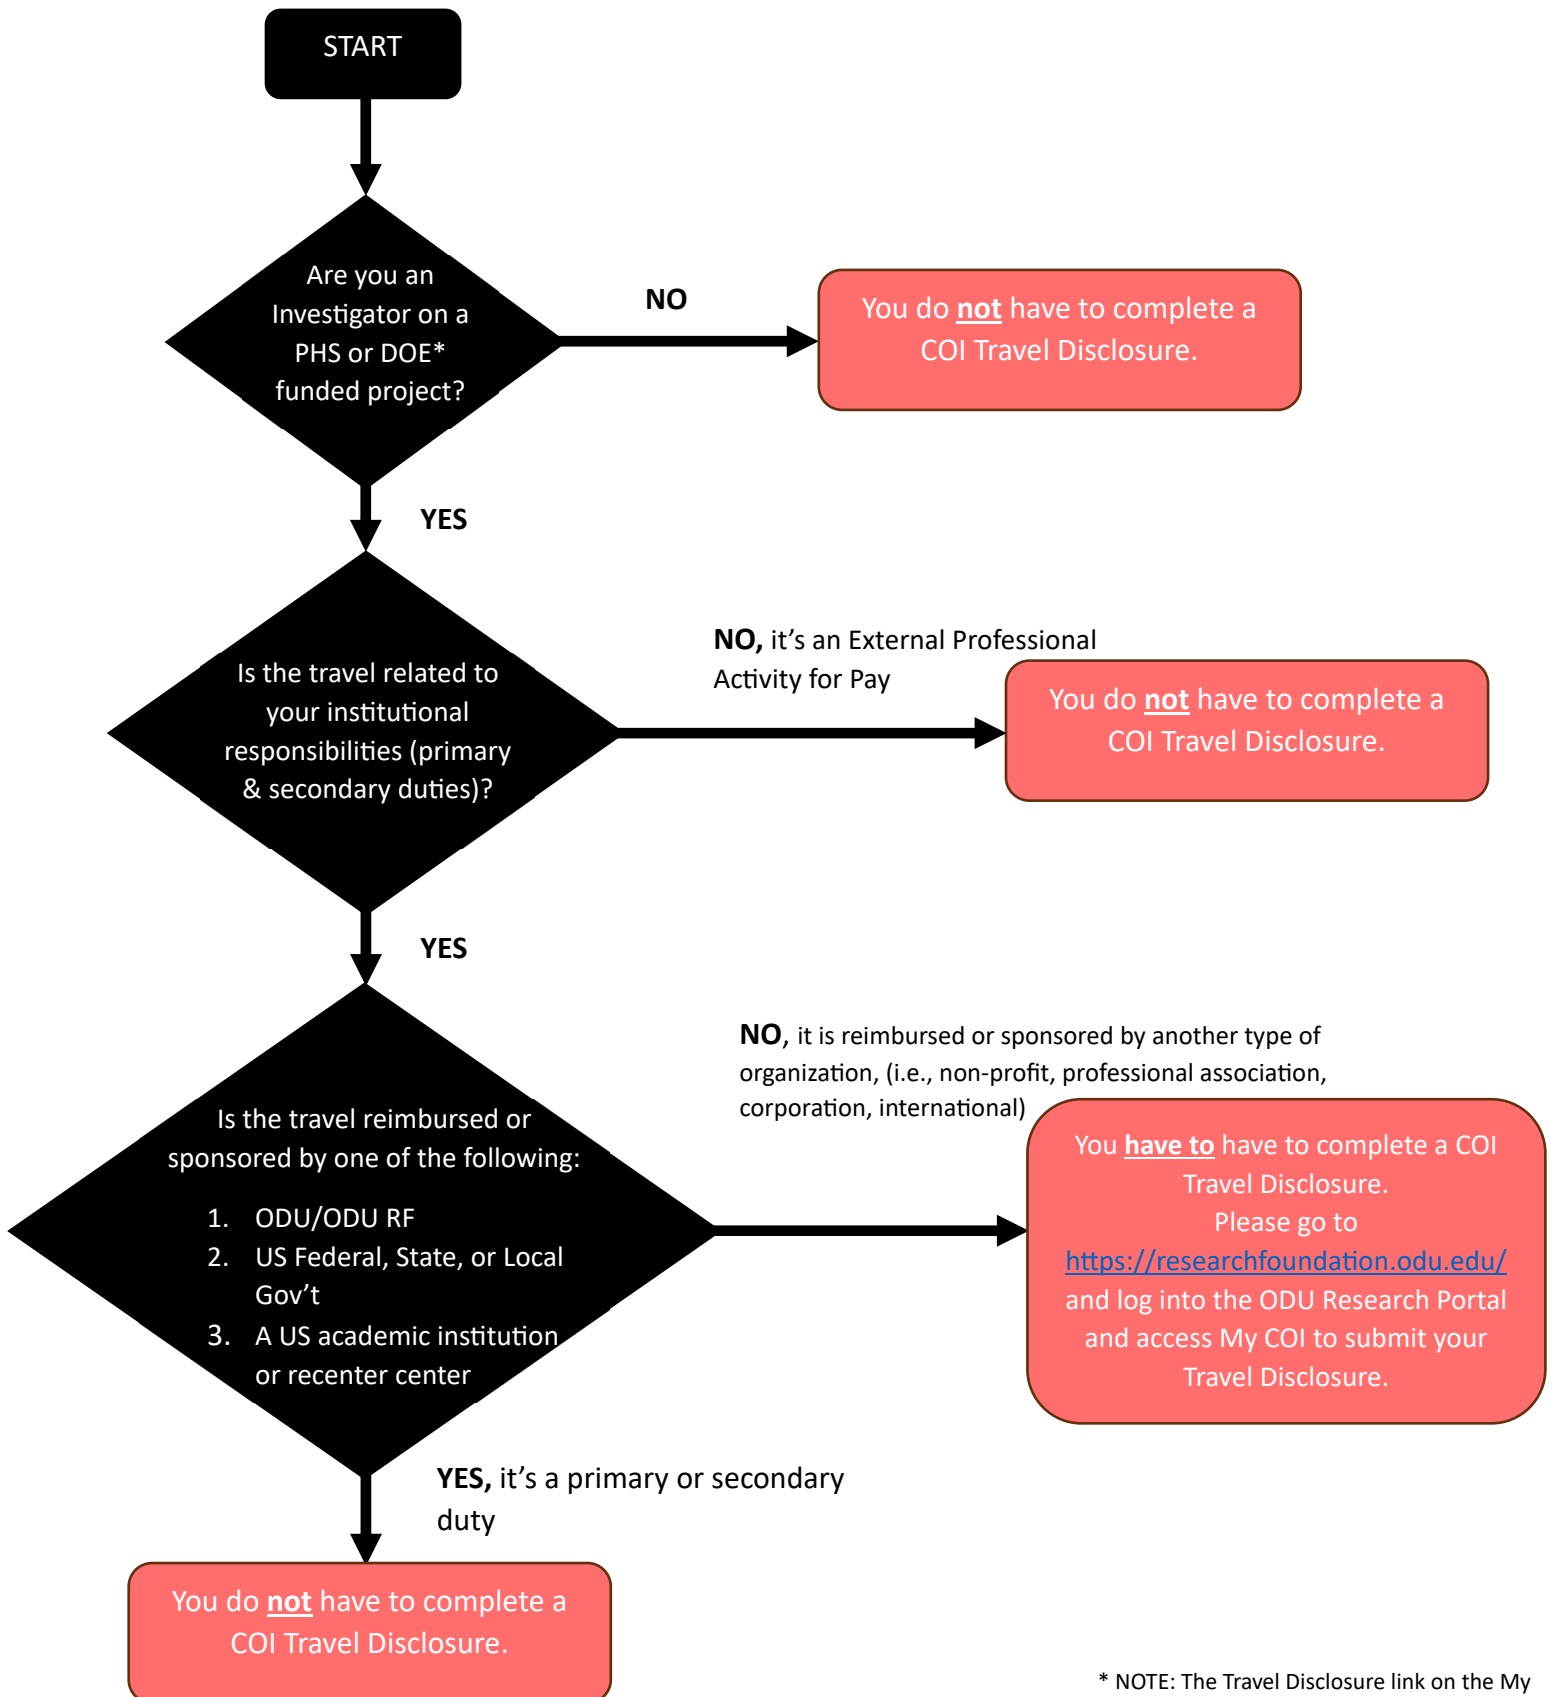

# COI Travel Disclosure Decision Tree

\* NOTE: The Travel Disclosure link on the My COI Disclosure is only enabled if you have an open PHS or DOE-funded project.